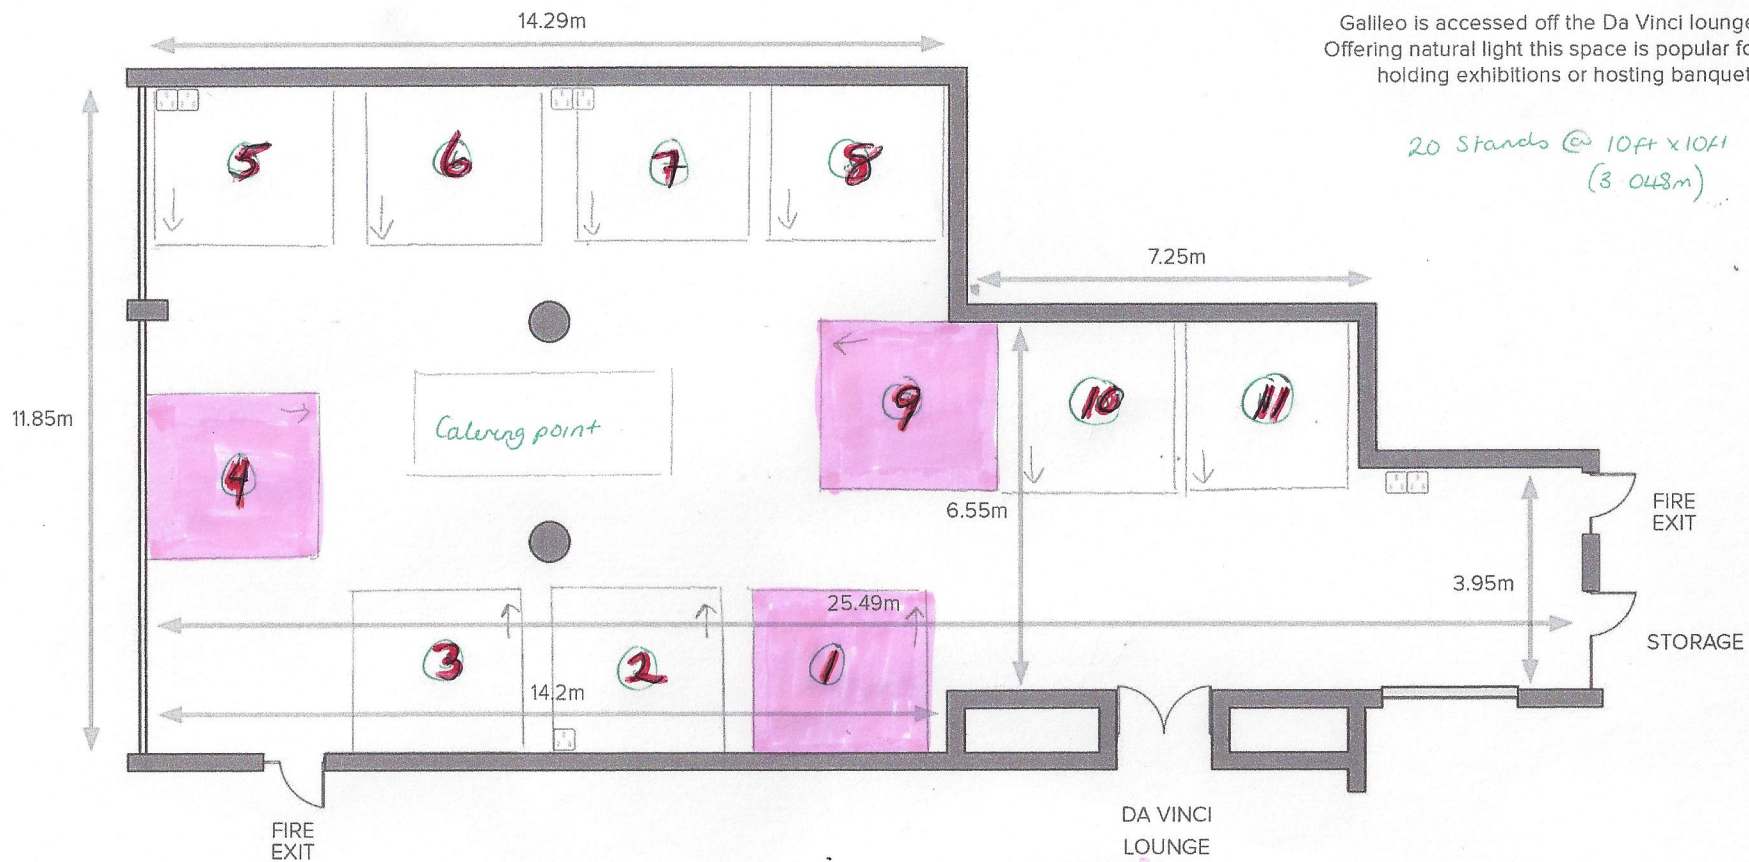

Not 100% to scale

GALILEO SUITE DIMENSIONS

Galileo is accessed off the Da Vinci lounge.
Offering natural light this space is popular for
holding exhibitions or hosting banquets

20 Stands @ 10ft x 10ft
(3 048m)

2x POWER POINTS